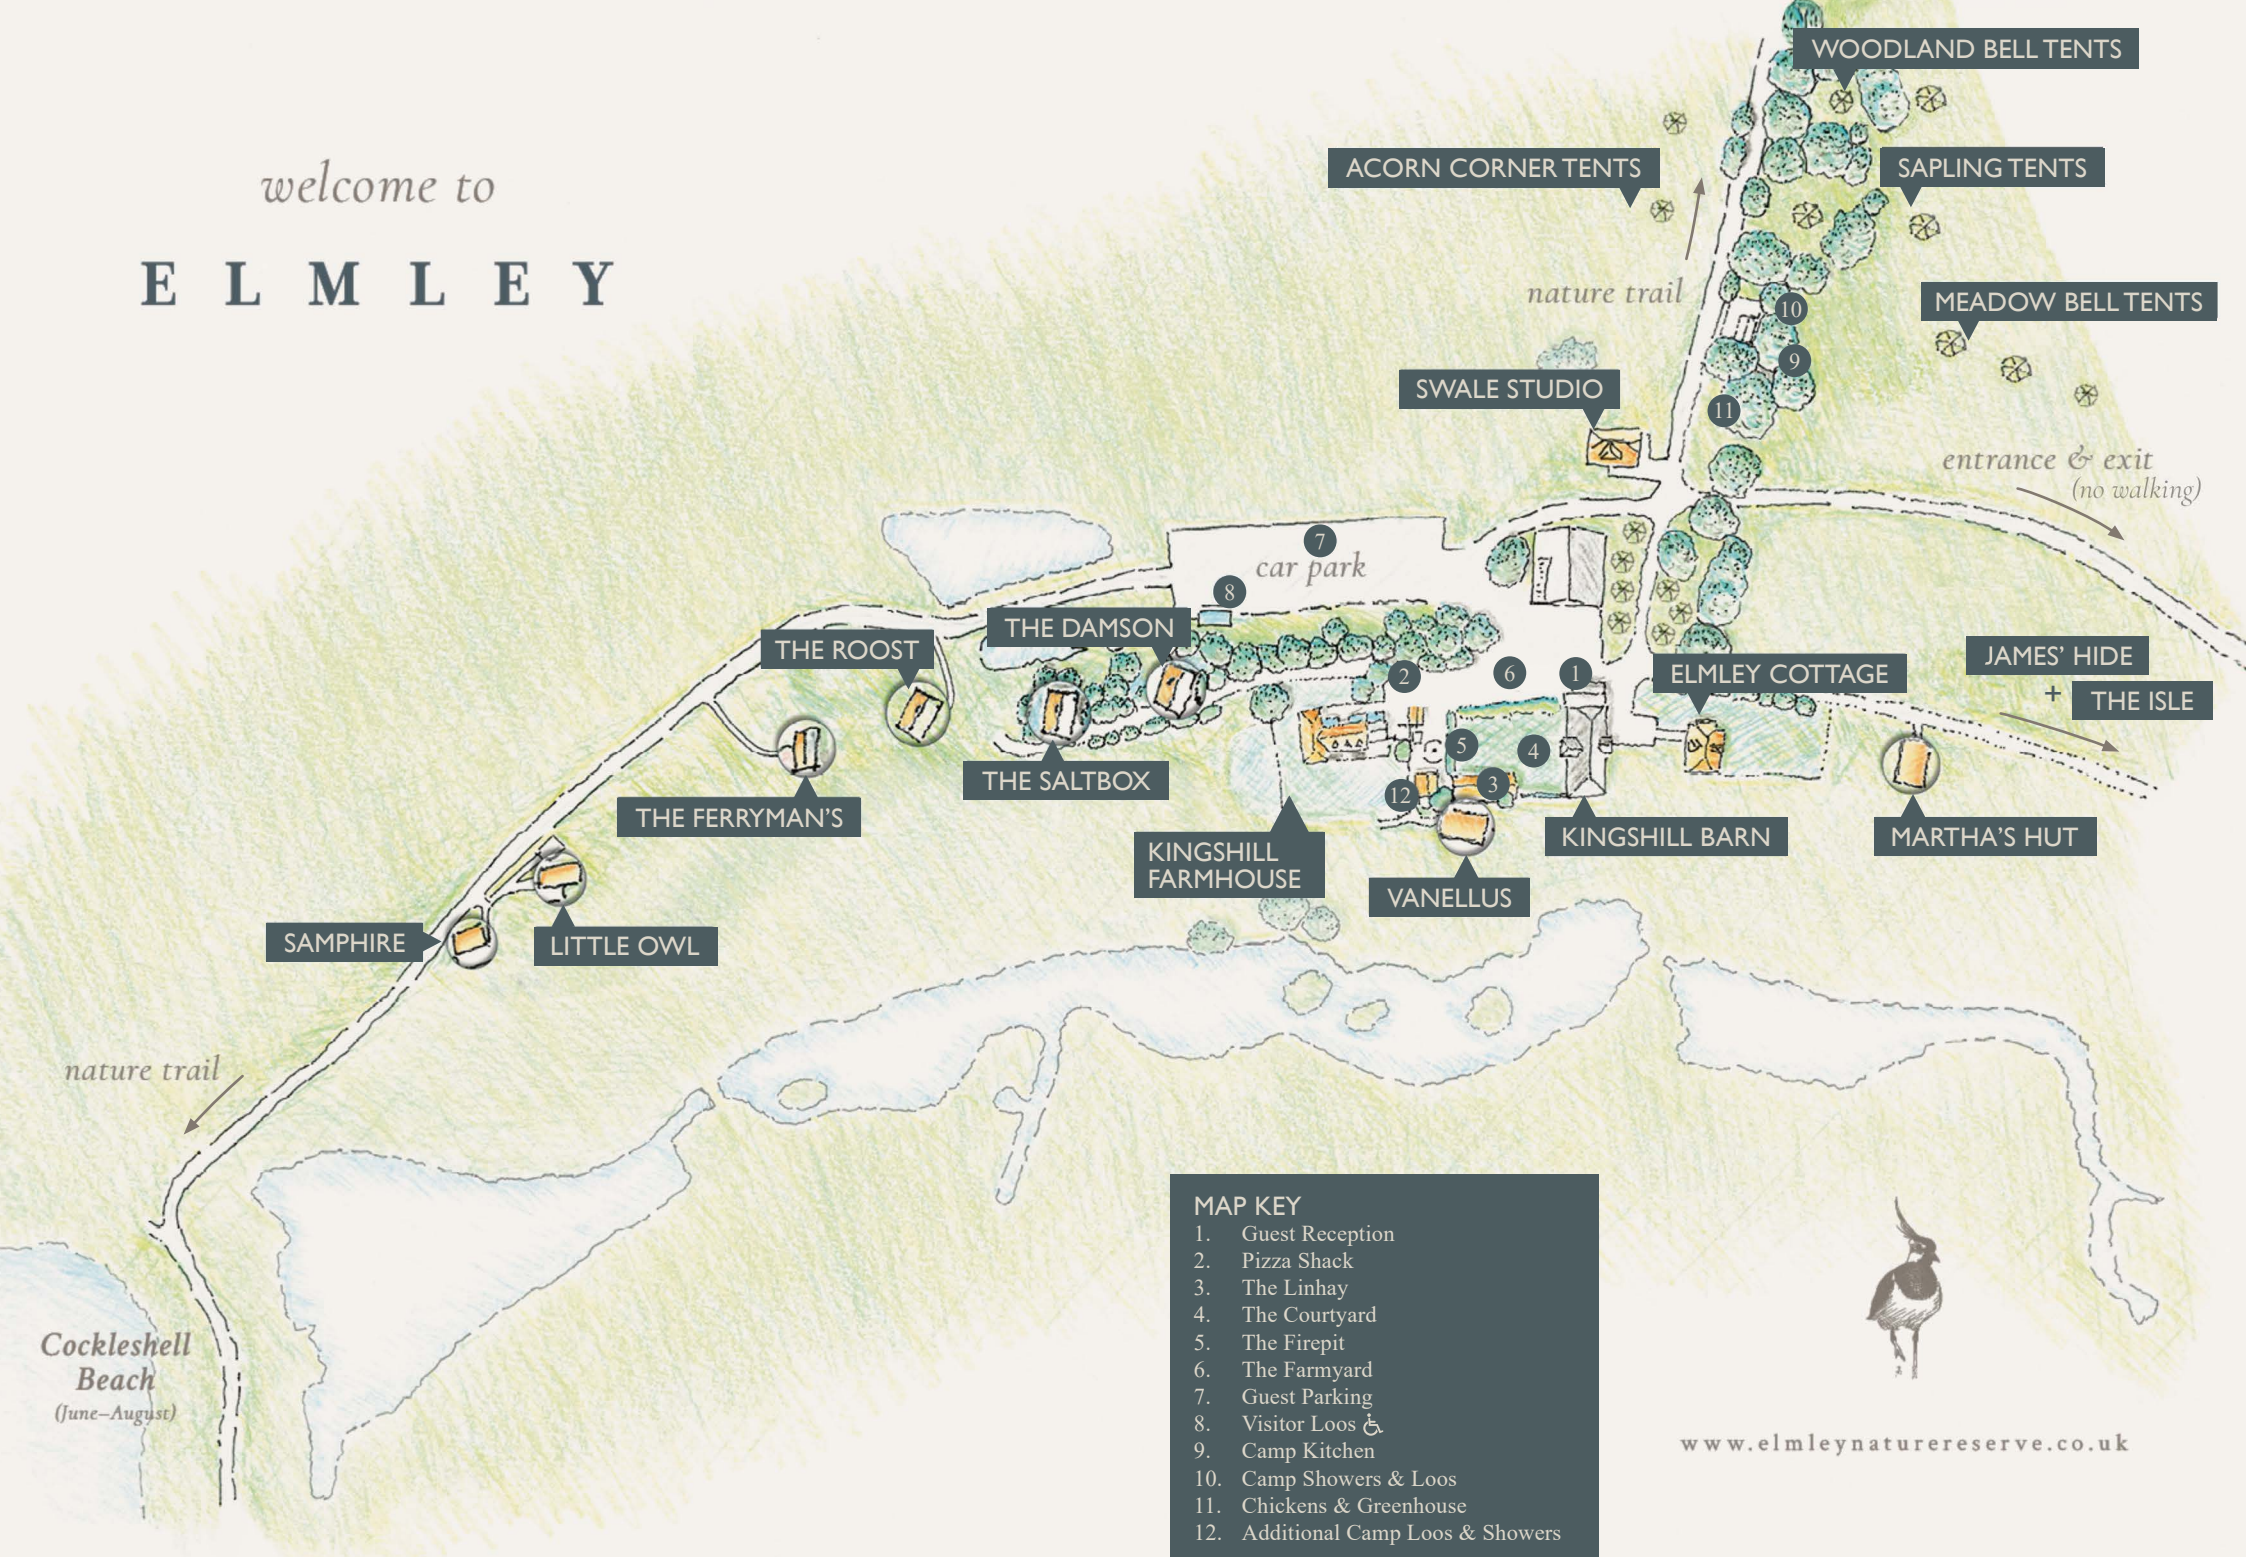

welcome to
E L M L E Y

- MAP KEY**
1. Guest Reception
 2. Pizza Shack
 3. The Linhay
 4. The Courtyard
 5. The Firepit
 6. The Farmyard
 7. Guest Parking
 8. Visitor Loos &
 9. Camp Kitchen
 10. Camp Showers & Loos
 11. Chickens & Greenhouse
 12. Additional Camp Loos & Showers

Cockleshell Beach
(June–August)

entrance & exit
(no walking)

nature trail

nature trail

ACORN CORNER TENTS

SAPLING TENTS

MEADOW BELL TENTS

WOODLAND BELL TENTS

SWALE STUDIO

7 car park

THE DAMSON

THE ROOST

JAMES' HIDE

THE ISLE

ELMLEY COTTAGE

MARTHA'S HUT

KINGSHILL BARN

KINGSHILL FARMHOUSE

VANELLUS

THE SALTBOX

THE FERRYMAN'S

LITTLE OWL

SAMPHIRE