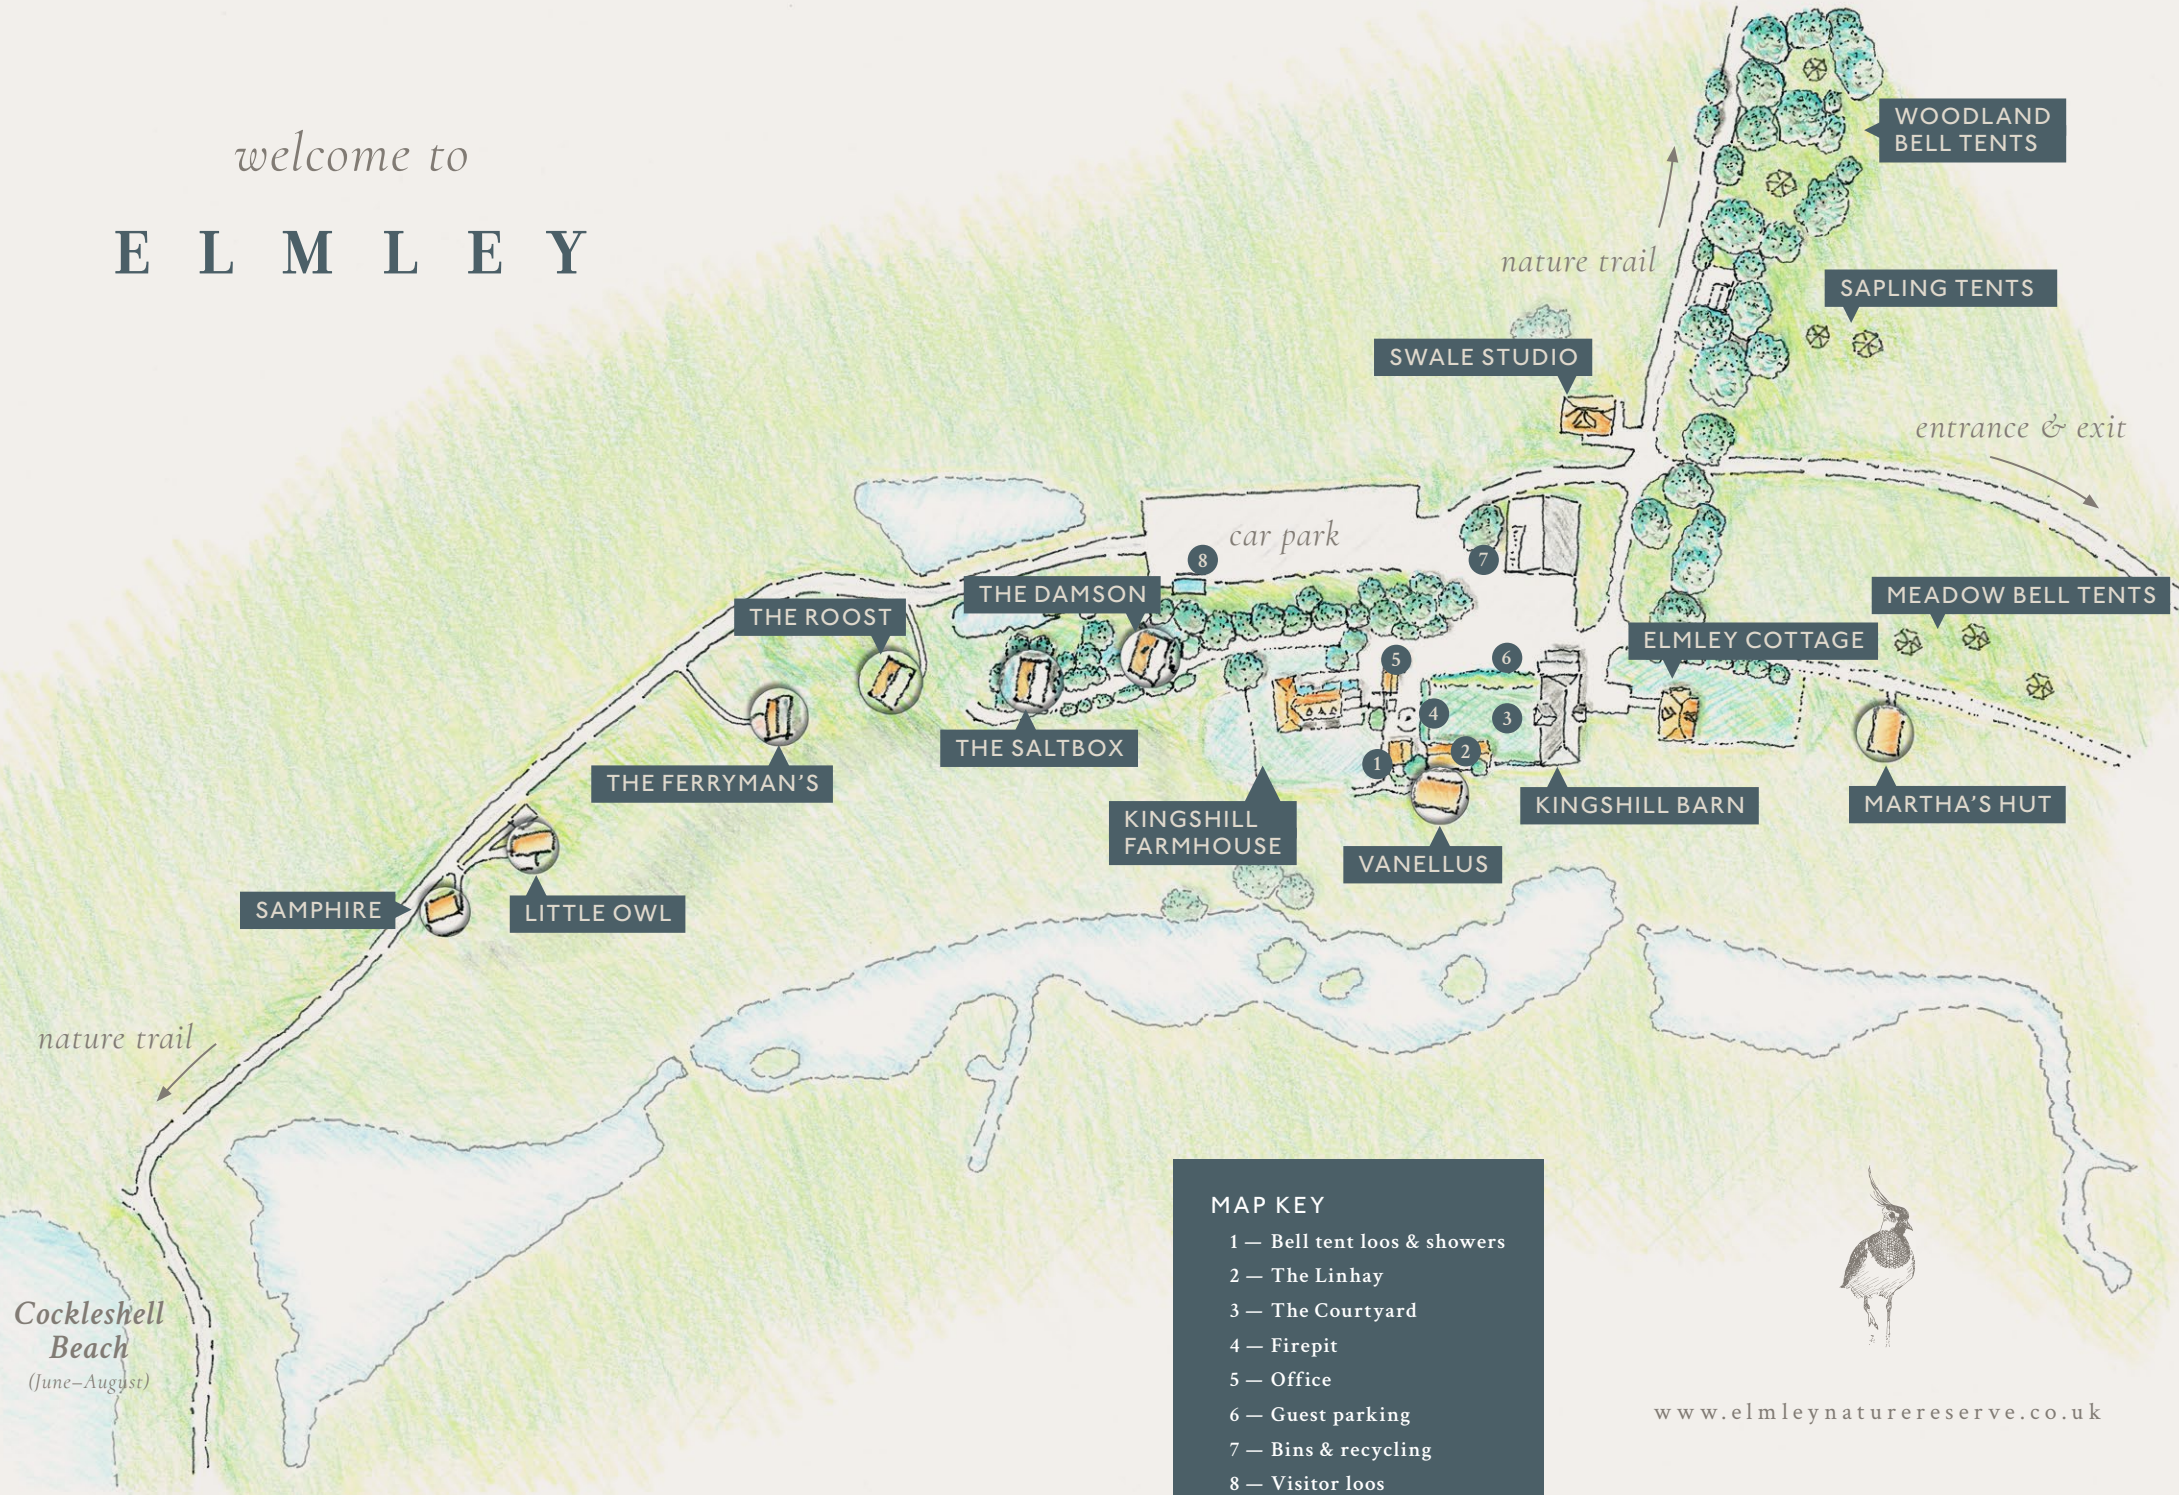

welcome to  
**E L M L E Y**

- MAP KEY**
- 1 — Bell tent loos & showers
  - 2 — The Linhay
  - 3 — The Courtyard
  - 4 — Firepit
  - 5 — Office
  - 6 — Guest parking
  - 7 — Bins & recycling
  - 8 — Visitor loos