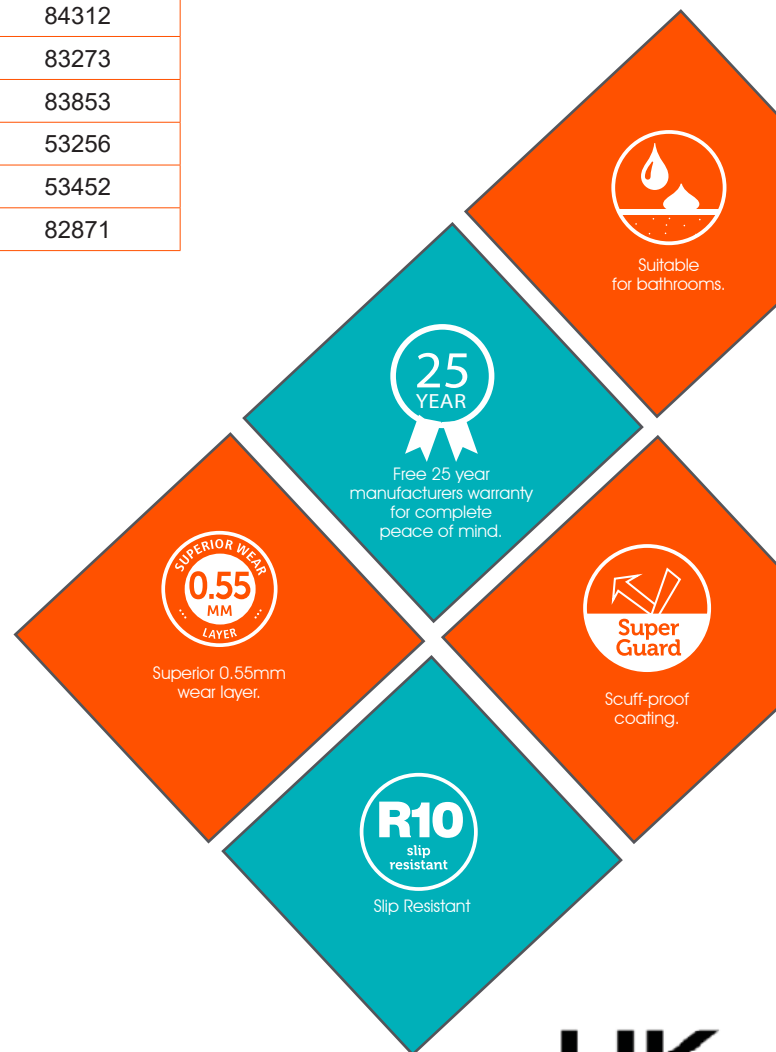

AURORA PRODUCT SPECIFICATION

COLOURS	TILES	PLANKS	Herringbone
Thassos Stone (Square)	46506		
Thassos Stone (Medium Tile)	46506		
Tuscany Stone (Square)	46537		
Tuscany Stone (Medium Tile)	46537		
Theodore Oak		84227	84227
Olive Oak		84312	84312
Heathland Oak		83273	83273
Laguna Oak		83853	83853
Freya Oak		53256	53256
Bayla Oak		53452	53452
Truckee Oak		82871	82871

ÉMISSIONS DANS L'AIR INTÉRIEUR
A+
A+ A B C

EN 14041:2004 / ACI:2006
Heterogeneous PVC Floorcoverings
ISO 10542:2018

DARTFORD
01322 628700
PRESTON
01772 316155

STONEHOUSE
01452 228480
DUBLIN
+353-1-4092000

Alternatively, visit furlongflooring.com
or email enquiries@furlongflooring.com

Follow us on