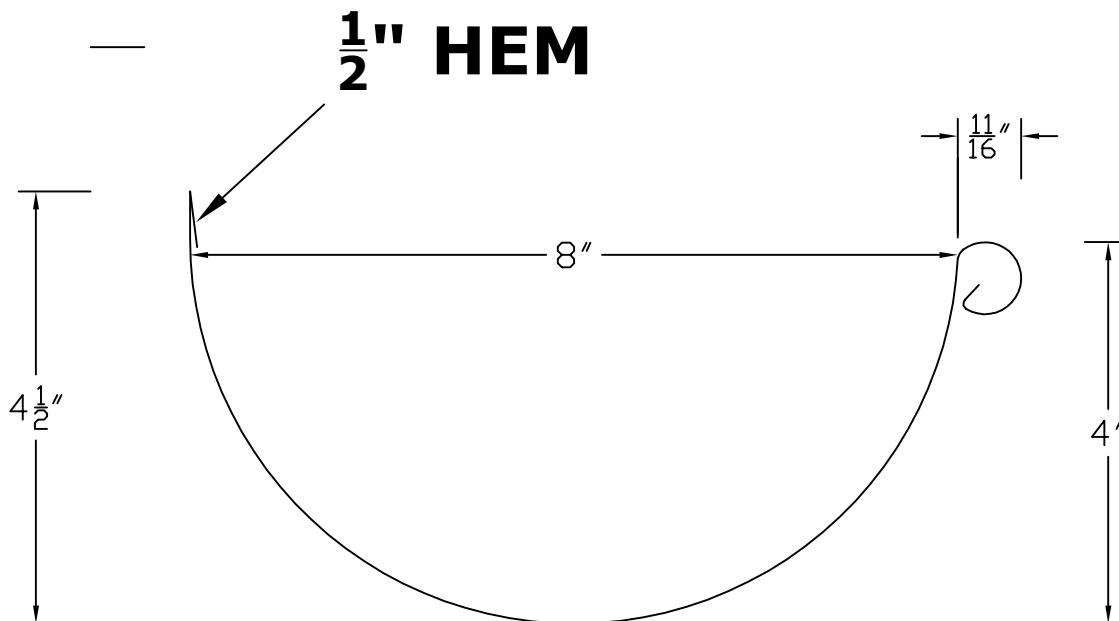

RUTLAND GUTTER SUPPLY LLC

sales@rutlandguttersupply.com Ph: 407-859-1119 Fax: 407-859-1123

8" HALF ROUND GUTTER W/ BEAD OUTSIDE

Company:	Item: 8' HR Gutter w/ Outside Bead
Invoice:	Material: COPPER
PO#:	Thickness: 20oz
Architect:	
Contractor:	
Date:	
Approved by:	
Signature:	