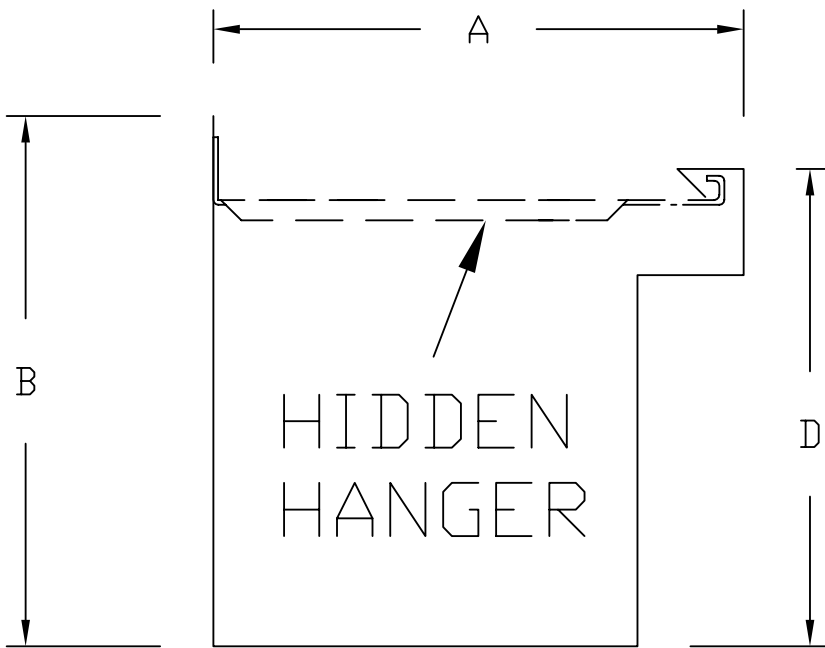

Rutland Gutter Supply Inc

sales@rutlandguttersupply.com Ph: 407-859-1119

BOX GUTTER SIZE CHART

SECTION VIEW

STANDARD BOX GUTTER DIMENSIONS

A	B	C	D
5"	5"	4"	4½"
6"	6"	5"	5½"
7"	6"	6"	5½"
8"	8"	7"	7½"

****OTHER SIZES AVAILABLE****