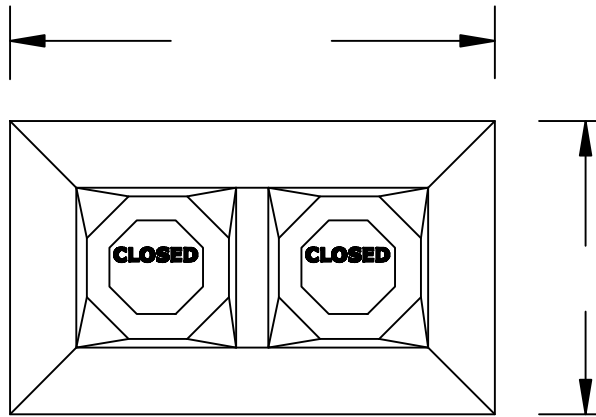

## CHIMNEY POT MULTI-FLUE

**PLAN VIEW**

VENT OPENING  
3-1/4"x2"

**FRONT VIEW**