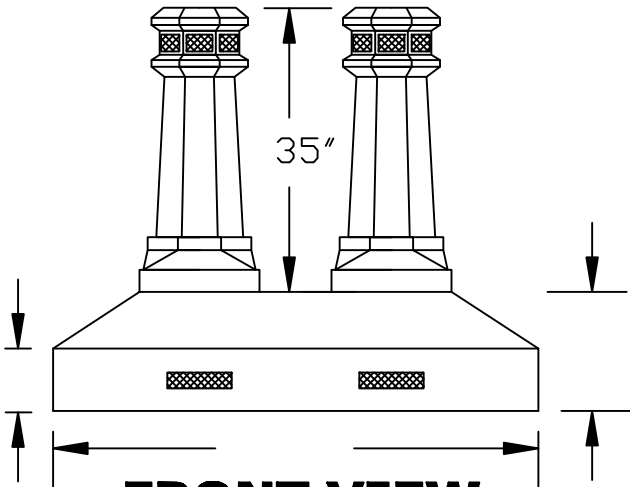

## CHIMNEY POT MULTI-FLUE

**PLAN VIEW**

VENT OPENING  
3-1/4"x2"

**FRONT VIEW**