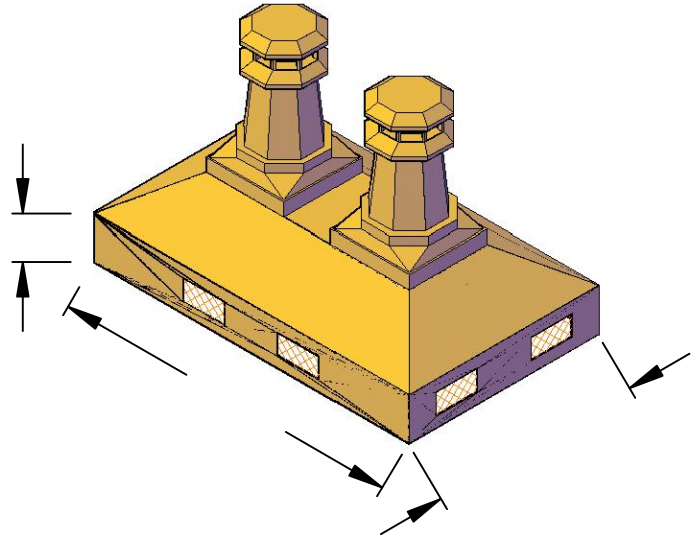

ORDER FORM

ISO VIEW

* PLEASE FILL IN MISSING DIMENSIONS*

Company:	Item:
Invoice:	Material:
PO#:	Notes:
Architect:	
Contractor:	
Date:	
Approved by:	
Signature:	

CUSTOM ORDERS CAN NOT BE RETURNED