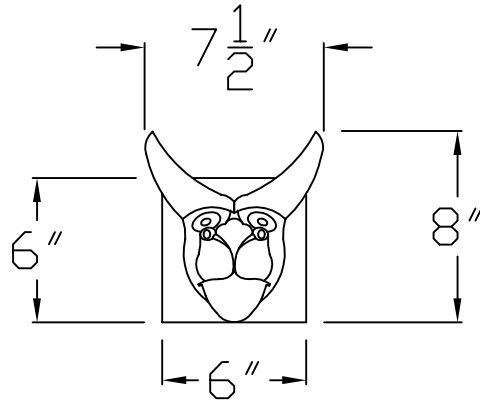

## LARGE GARGOYLE RAIN SPOUT

**PLAN VIEW**

**BOX COLLAR**

**SIDE VIEW**

**FRONT VIEW**

<b>Company:</b>	<b>Item: GARGOYLE RAIN SPOUT</b>
<b>Invoice:</b>	<b>Material: COPPER</b>
<b>PO#:</b>	<b>Notes:</b>
<b>Architect:</b>	
<b>Contractor:</b>	
<b>Date:</b>	
<b>Approved by:</b>	
<b>Signature:</b>	