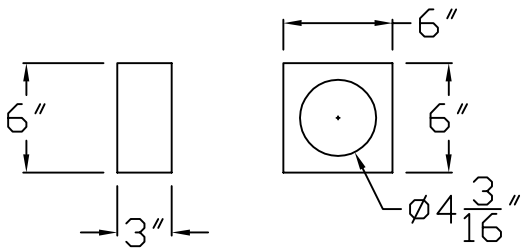

## LARGE GARGOYLE RAIN SPOUT

**PLAN VIEW**

**BOX COLLAR**

**SIDE VIEW**

**FRONT VIEW**

<b>Company:</b>	<b>Item: GARGOYLE RAIN SPOUT</b>
<b>Invoice:</b>	<b>Material: COPPER</b>
<b>PO#:</b>	<b>Notes:</b>
<b>Architect:</b>	
<b>Contractor:</b>	
<b>Date:</b>	
<b>Approved by:</b>	
<b>Signature:</b>	