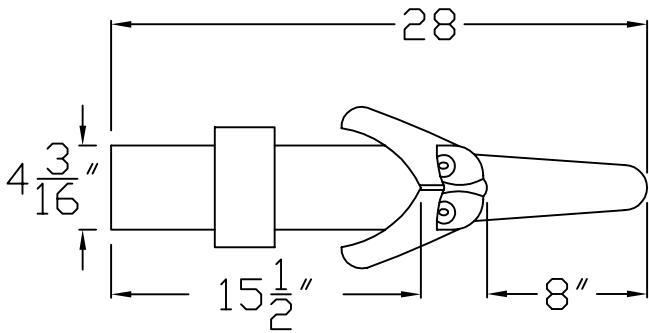

## LARGE GARGOYLE RAIN SPOUT

**PLAN VIEW**

**BOX COLLAR**

**SIDE VIEW**

**FRONT VIEW**

<b>Company:</b>	<b>Item: GARGOYLE RAIN SPOUT</b>
<b>Invoice:</b>	<b>Material: COPPER</b>
<b>PO#:</b>	<b>Notes:</b>
<b>Architect:</b>	
<b>Contractor:</b>	
<b>Date:</b>	
<b>Approved by:</b>	
<b>Signature:</b>	