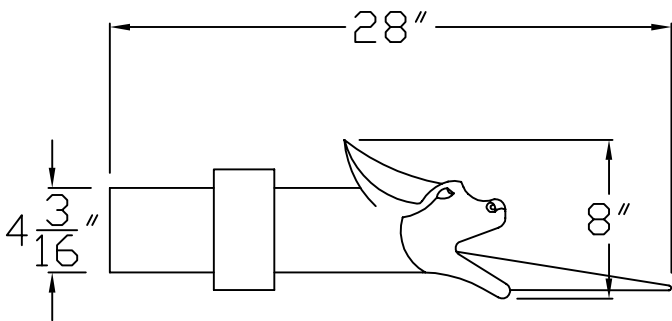

## LARGE GARGOYLE RAIN SPOUT

**PLAN VIEW**

**BOX COLLAR**

**SIDE VIEW**

**FRONT VIEW**

<b>Company:</b>	<b>Item: GARGOYLE RAIN SPOUT</b>
<b>Invoice:</b>	<b>Material: COPPER</b>
<b>PO#:</b>	<b>Notes:</b>
<b>Architect:</b>	
<b>Contractor:</b>	
<b>Date:</b>	
<b>Approved by:</b>	
<b>Signature:</b>	