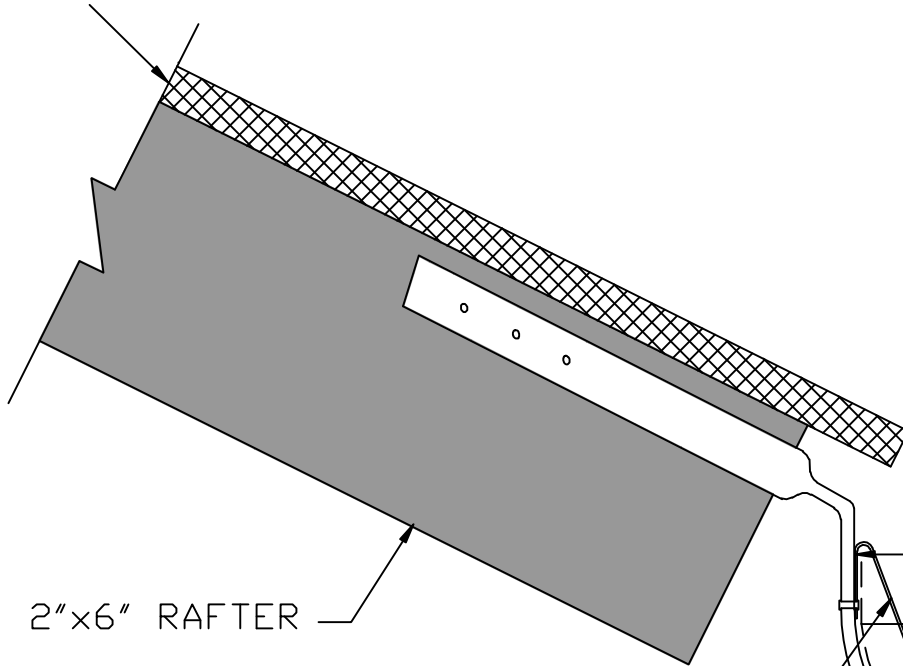

RUTLAND GUTTER SUPPLY LLC

rutlandguttersupply@yahoo.com Ph: 407-859-1119 Fax: 407-859-1123

$\frac{3}{4}$ " DECKING

RAFTER MOUNT HR HANGER

TYPICAL HR GUTTER WITH BEAD OUTSIDE

TYPICAL HR GUTTER WITH BEAD INSIDE

FOLD CLIP AROUND GUTTER BEAD

2"x6" RAFTER

MAKE SURE CLIP IS NOT FOLDED LOWER THAN BACK OF GUTTER

GUTTER SIZE

A	B
5"	2 1/2"
6"	3"
7"	3 1/2"
8"	4"

Company:

Item:

Invoice: