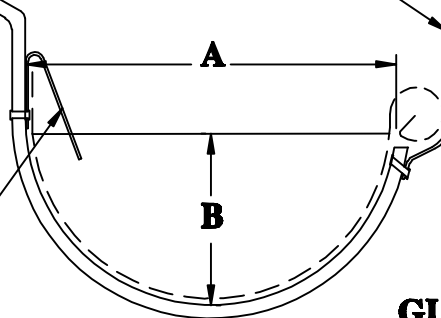

FOLD CLIP AROUND GUTTER BEAD

2"x6" RAFTER

MAKE SURE CLIP IS NOT FOLDED LOWER THAN BACK OF GUTTER

GUTTER SIZE

A	B
5"	2 1/2"
6"	3"
7"	3 1/2"
8"	4"

Company:

Item:

Invoice: