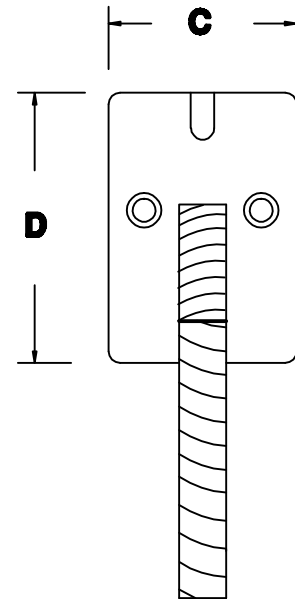

RUTLAND GUTTER SUPPLY LLC

rutlandguttersupply@yahoo.com Ph: 407-859-1119 Fax: 407-859-1123

7" ROPE HANGER

SIDE VIEW

FRONT VIEW

MATERIAL

Solid Cast Copper
or
Solid Cast M/F Aluminum
or
Solid Cast Painted Aluminum

SIZE

A	B	C	D
7"	3½"	1⅞"	2⅞"

Company:	Item:
Invoice:	Material:
PO#:	Notes:
Architect:	
Contractor:	
Date:	
Approved by:	
Signature:	

CUSTOM ORDERS CAN NOT BE RETURNED