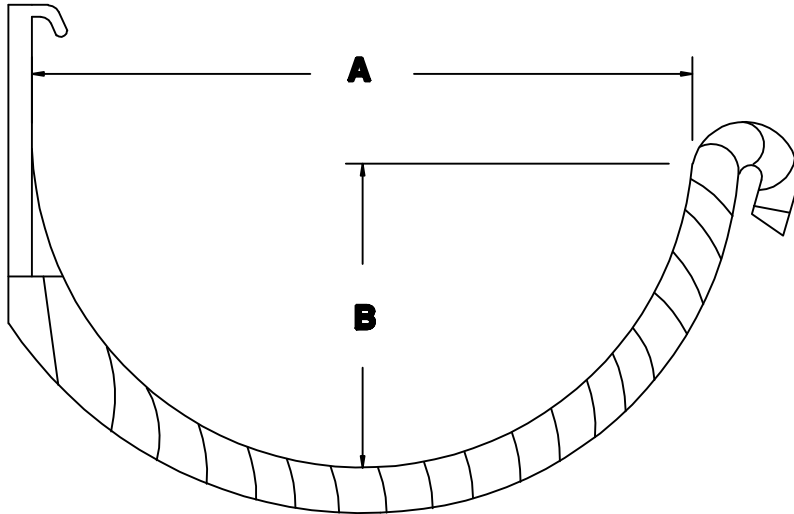

RUTLAND GUTTER SUPPLY LLC

rutlandguttersupply@yahoo.com Ph: 407-859-1119 Fax: 407-859-1123

7" ROPE HANGER

SIDE VIEW

FRONT VIEW

MATERIAL

Solid Cast Copper
or
Solid Cast M/F Aluminum
or
Solid Cast Painted Aluminum

SIZE

A	B	C	D
7"	3½"	1⅞"	2⅞"

Company:	Item:
Invoice:	Material:
PO#:	Notes:
Architect:	
Contractor:	
Date:	
Approved by:	
Signature:	

CUSTOM ORDERS CAN NOT BE RETURNED