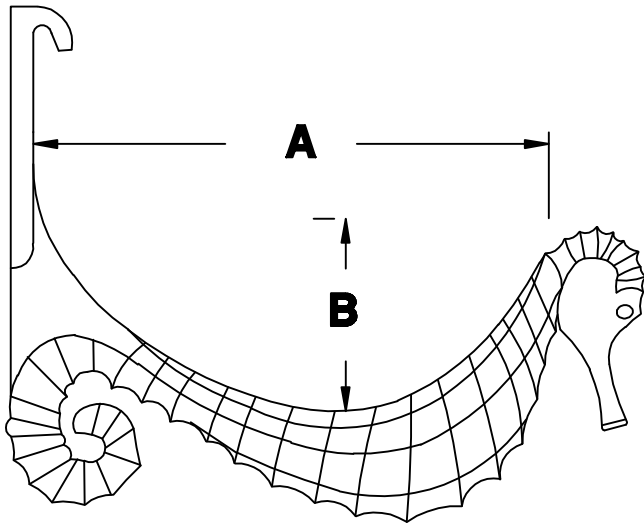

RUTLAND GUTTER SUPPLY LLC

rutlandguttersupply@yahoo.com Ph: 407-859-1119 Fax: 407-859-1123

SEAHORSE HANGER

SIDE VIEW

FRONT VIEW

MATERIAL

Solid Cast Copper
or
Solid Cast M/F Aluminum
or
Solid Cast Painted Aluminum

SIZE

| A | B | C | D |
|----|---------------------------------|---------------------------------|---------------------------------|
| 6" | 3" | 1 ⁷ / ₈ " | 2 ⁷ / ₈ " |
| 7" | 3 ¹ / ₂ " | 1 ⁷ / ₈ " | 2 ⁷ / ₈ " |