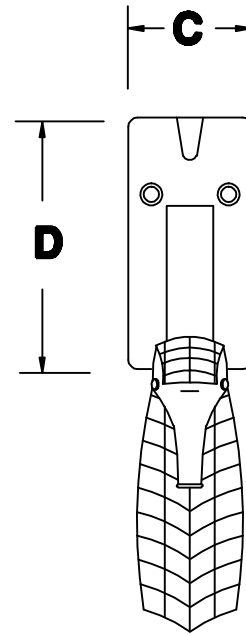

RUTLAND GUTTER SUPPLY LLC

rutlandguttersupply@yahoo.com Ph: 407-859-1119 Fax: 407-859-1123

SEAHORSE HANGER

SIDE VIEW

FRONT VIEW

MATERIAL

Solid Cast Copper
or
Solid Cast M/F Aluminum
or
Solid Cast Painted Aluminum

SIZE

| A | B | C | D |
|----|---------------------------------|---------------------------------|---------------------------------|
| 6" | 3" | 1 ⁷ / ₈ " | 2 ⁷ / ₈ " |
| 7" | 3 ¹ / ₂ " | 1 ⁷ / ₈ " | 2 ⁷ / ₈ " |