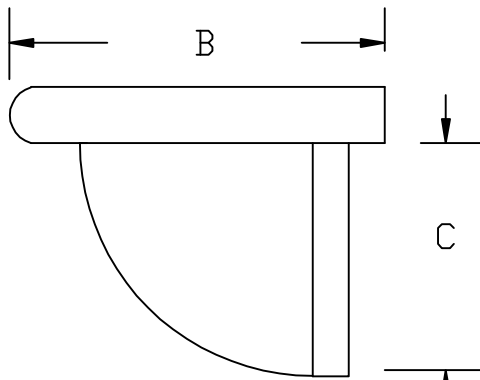

RUTLAND GUTTER SUPPLY LLC

rutlandguttersupply@yahoo.com Ph: 407-859-1119 Fax: 407-859-1123

PLAN VIEW

OUTSIDE END VIEW

SIDE END VIEW

AVAILABLE IN COPPER AND STAINLESS STEEL

A	B	C	D
5"	4"	2½"	6⅛"
6"	5¼"	3"	7⅜"
7"	5"	3½"	9¼"
8"	5"	4"	9⅝"