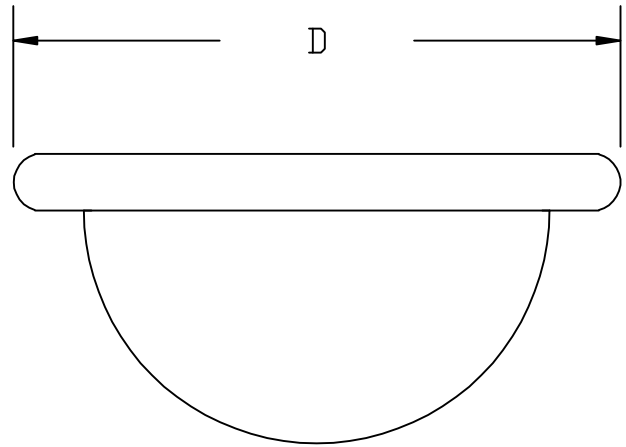

RUTLAND GUTTER SUPPLY LLC

rutlandguttersupply@yahoo.com Ph: 407-859-1119 Fax: 407-859-1123

PLAN VIEW

OUTSIDE END VIEW

SIDE END VIEW

AVAILABLE IN COPPER AND STAINLESS STEEL

A	B	C	D
5"	4"	2½"	6⅛"
6"	5¼"	3"	7⅜"
7"	5"	3½"	9¼"
8"	5"	4"	9⅝"