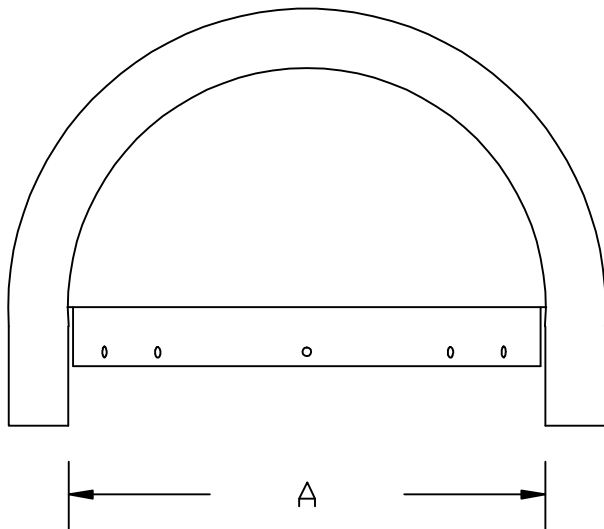

RUTLAND GUTTER SUPPLY LLC

rutlandguttersupply@yahoo.com Ph: 407-859-1119 Fax: 407-859-1123

PLAN VIEW

OUTSIDE END VIEW

SIDE END VIEW

AVAILABLE IN COPPER AND STAINLESS STEEL

A	B	C	D
5"	4"	2½"	6⅛"
6"	5¼"	3"	7⅜"
7"	5"	3½"	9¼"
8"	5"	4"	9⅝"