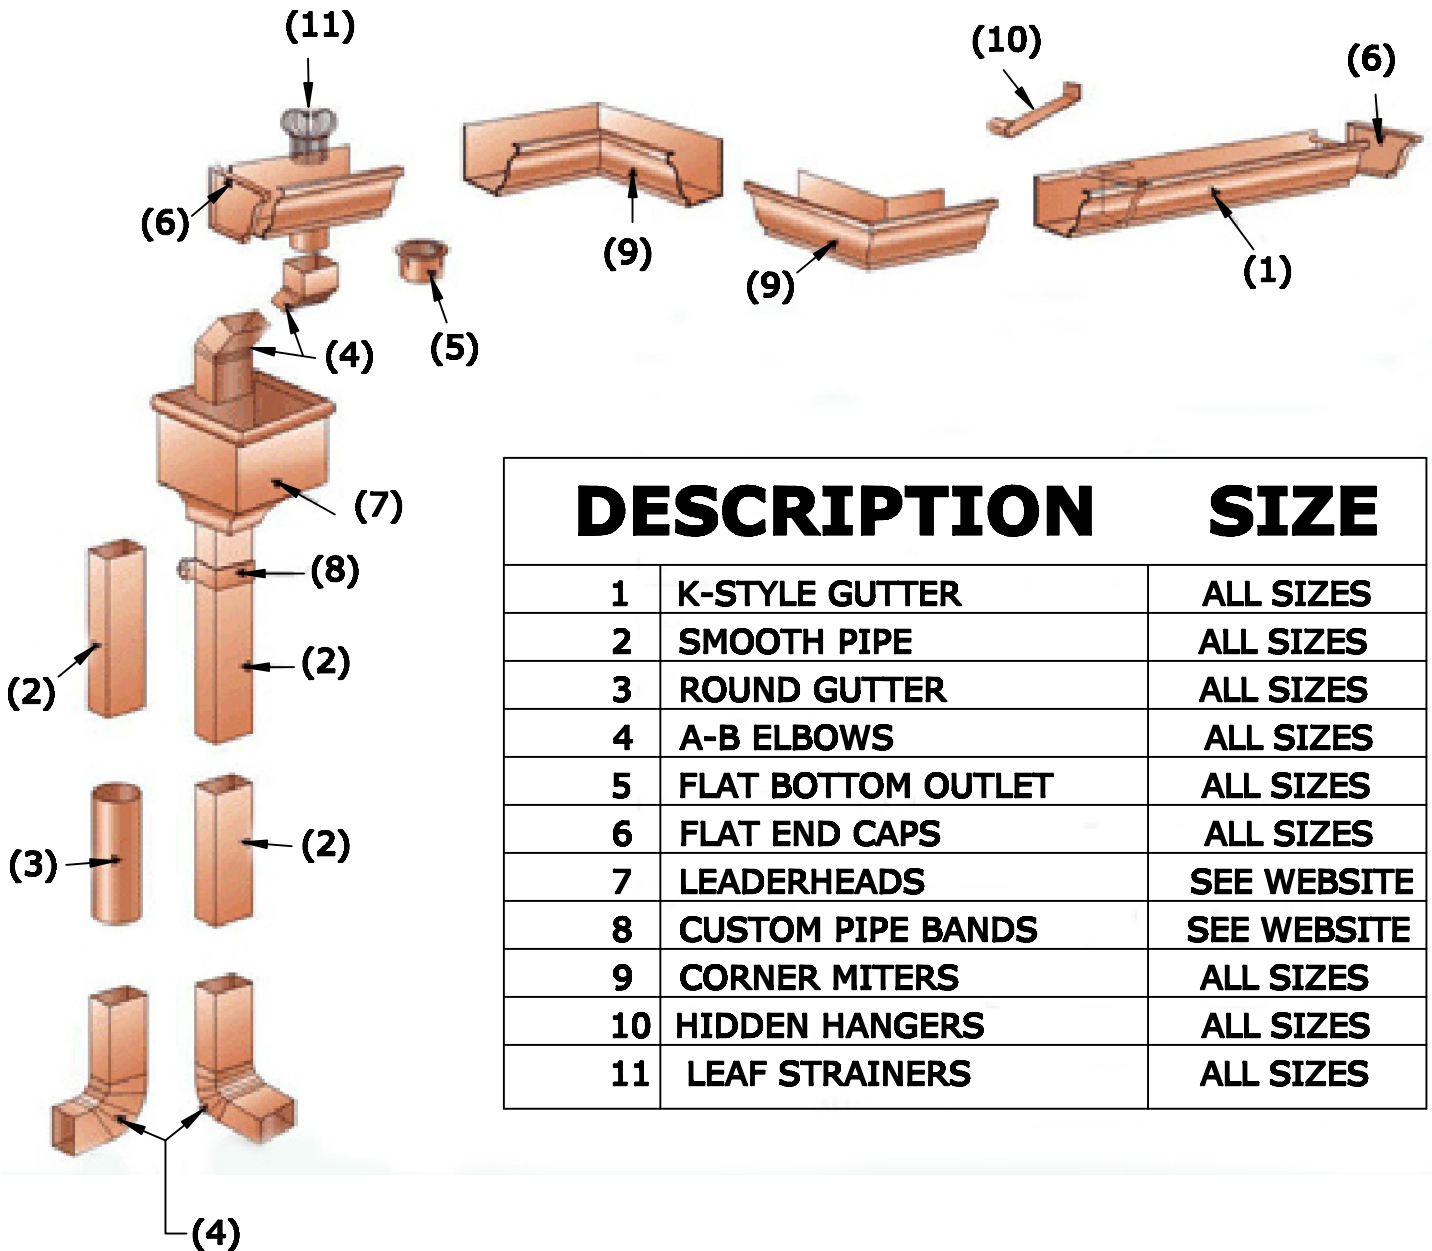

RUTLAND GUTTER SUPPLY LLC

rutlandguttersupply@yahoo.com Ph: 407-859-1119 Fax: 407-859-1123

K-STYLE GUTTER SYSTEM CHECKLIST

DESCRIPTION		SIZE
1	K-STYLE GUTTER	ALL SIZES
2	SMOOTH PIPE	ALL SIZES
3	ROUND GUTTER	ALL SIZES
4	A-B ELBOWS	ALL SIZES
5	FLAT BOTTOM OUTLET	ALL SIZES
6	FLAT END CAPS	ALL SIZES
7	LEADERHEADS	SEE WEBSITE
8	CUSTOM PIPE BANDS	SEE WEBSITE
9	CORNER MITERS	ALL SIZES
10	HIDDEN HANGERS	ALL SIZES
11	LEAF STRAINERS	ALL SIZES