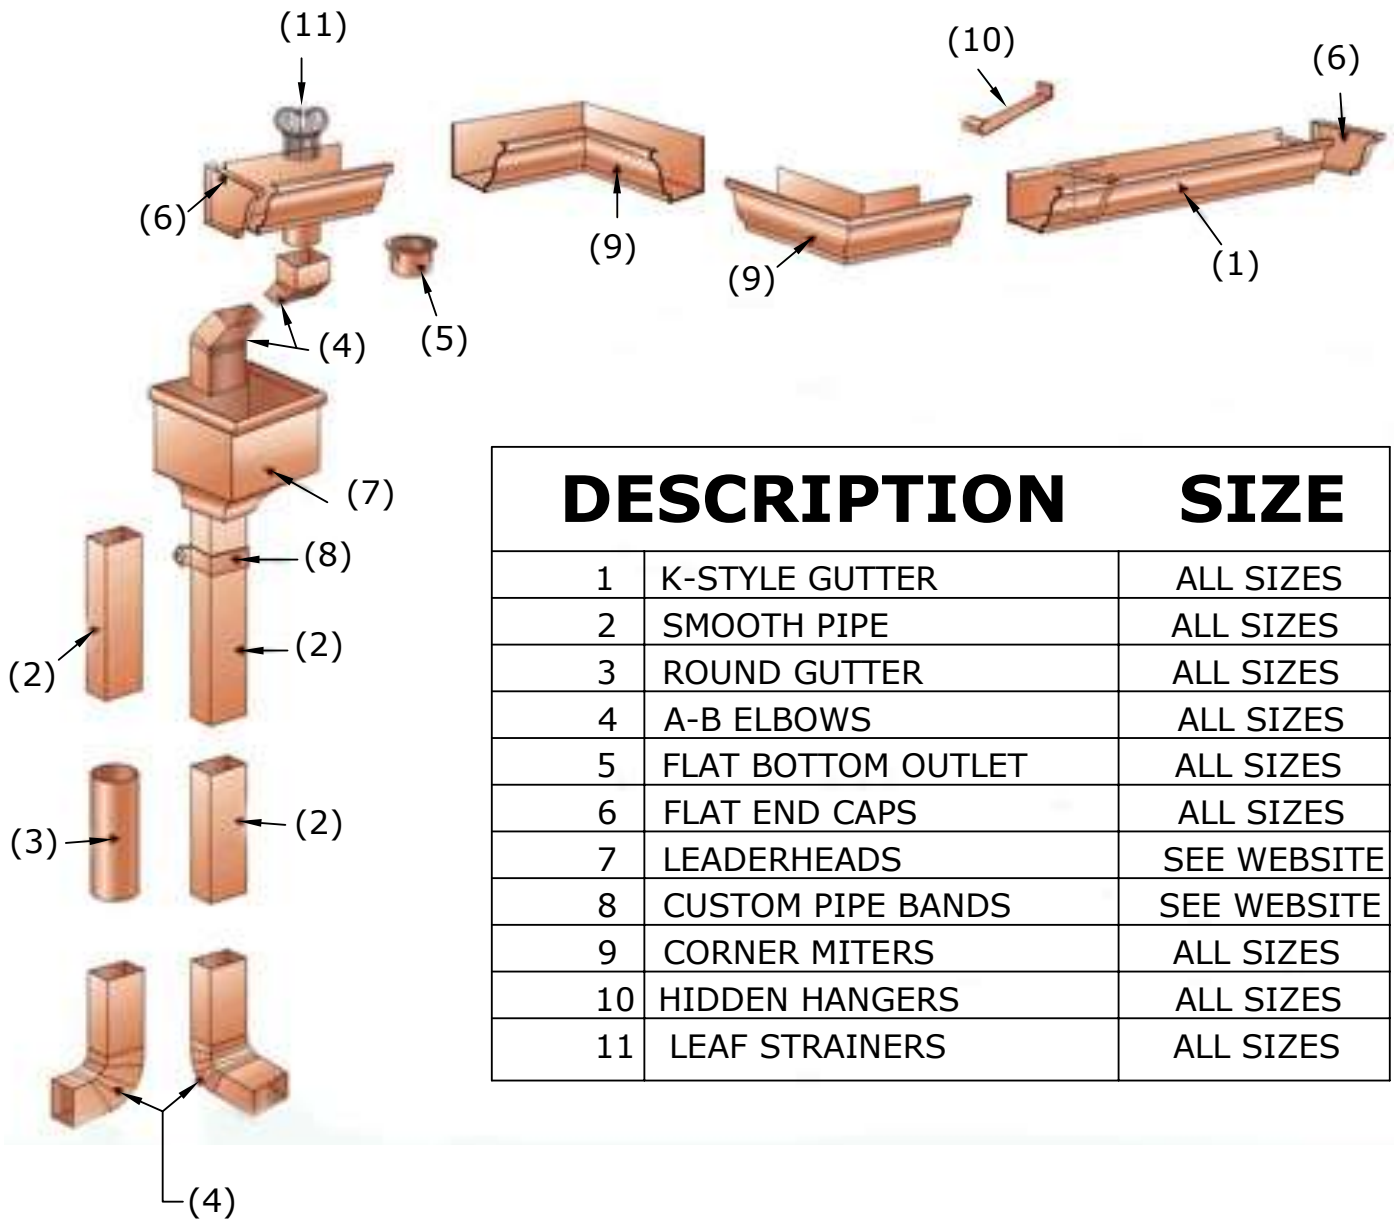

## K-STYLE GUTTER SYSTEM PARTS

DESCRIPTION		SIZE
1	K-STYLE GUTTER	ALL SIZES
2	SMOOTH PIPE	ALL SIZES
3	ROUND GUTTER	ALL SIZES
4	A-B ELBOWS	ALL SIZES
5	FLAT BOTTOM OUTLET	ALL SIZES
6	FLAT END CAPS	ALL SIZES
7	LEADERHEADS	SEE WEBSITE
8	CUSTOM PIPE BANDS	SEE WEBSITE
9	CORNER MITERS	ALL SIZES
10	HIDDEN HANGERS	ALL SIZES
11	LEAF STRAINERS	ALL SIZES