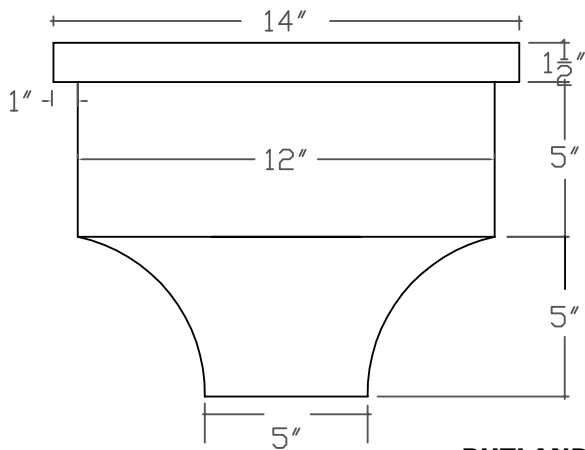

## LH043 SMALL WYNTHORP

BACK VIEW

TOP VIEW

FRONT VIEW

SIDE VIEW

RUTLAND RESERVES THE RIGHT TO CHANGE OR MODIFY. DIMENSIONS SHOWN ARE FOR REFERENCE ONLY

<b>Company:</b>	<b>Item:</b>
<b>Invoice:</b>	<b>Material:</b>
<b>PO#:</b>	<b>Notes:</b>
<b>Architect:</b>	
<b>Contractor:</b>	
<b>Date:</b>	
<b>Approved by:</b>	
<b>Signature:</b>	