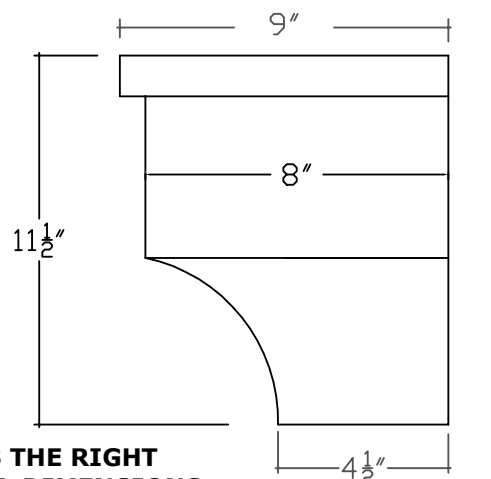

## LH043 SMALL WYNTHORP

BACK VIEW

TOP VIEW

FRONT VIEW

SIDE VIEW

RUTLAND RESERVES THE RIGHT TO CHANGE OR MODIFY. DIMENSIONS SHOWN ARE FOR REFERENCE ONLY

<b>Company:</b>	<b>Item:</b>
<b>Invoice:</b>	<b>Material:</b>
<b>PO#:</b>	<b>Notes:</b>
<b>Architect:</b>	
<b>Contractor:</b>	
<b>Date:</b>	
<b>Approved by:</b>	
<b>Signature:</b>	