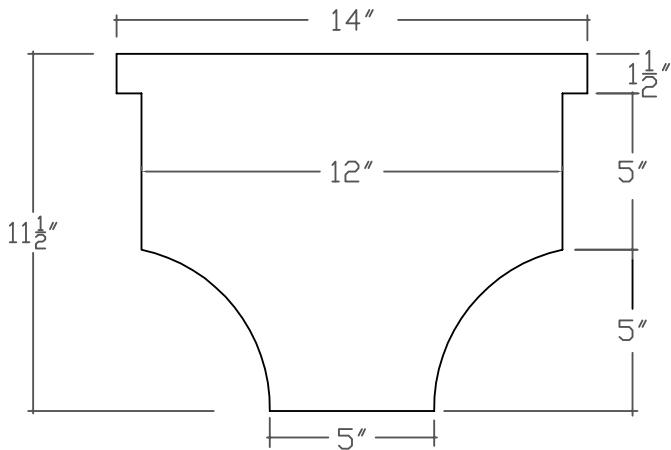

## LH043 SMALL WYNTHORP

BACK VIEW

TOP VIEW

FRONT VIEW

SIDE VIEW

RUTLAND RESERVES THE RIGHT TO CHANGE OR MODIFY. DIMENSIONS SHOWN ARE FOR REFERENCE ONLY

<b>Company:</b>	<b>Item:</b>
<b>Invoice:</b>	<b>Material:</b>
<b>PO#:</b>	<b>Notes:</b>
<b>Architect:</b>	
<b>Contractor:</b>	
<b>Date:</b>	
<b>Approved by:</b>	
<b>Signature:</b>	