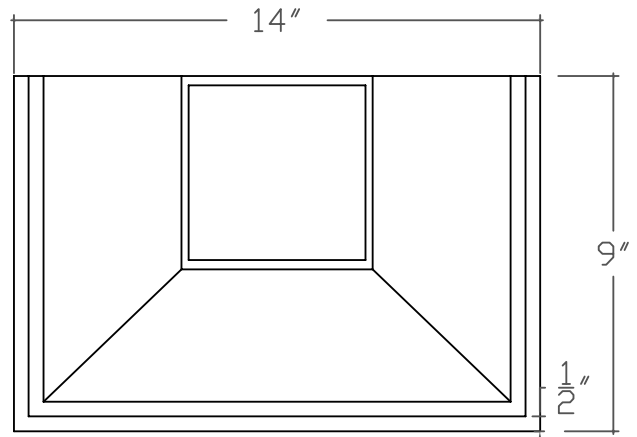

## LH043 SMALL WYNTHORP

BACK VIEW

TOP VIEW

FRONT VIEW

SIDE VIEW

RUTLAND RESERVES THE RIGHT TO CHANGE OR MODIFY. DIMENSIONS SHOWN ARE FOR REFERENCE ONLY

<b>Company:</b>	<b>Item:</b>
<b>Invoice:</b>	<b>Material:</b>
<b>PO#:</b>	<b>Notes:</b>
<b>Architect:</b>	
<b>Contractor:</b>	
<b>Date:</b>	
<b>Approved by:</b>	
<b>Signature:</b>	