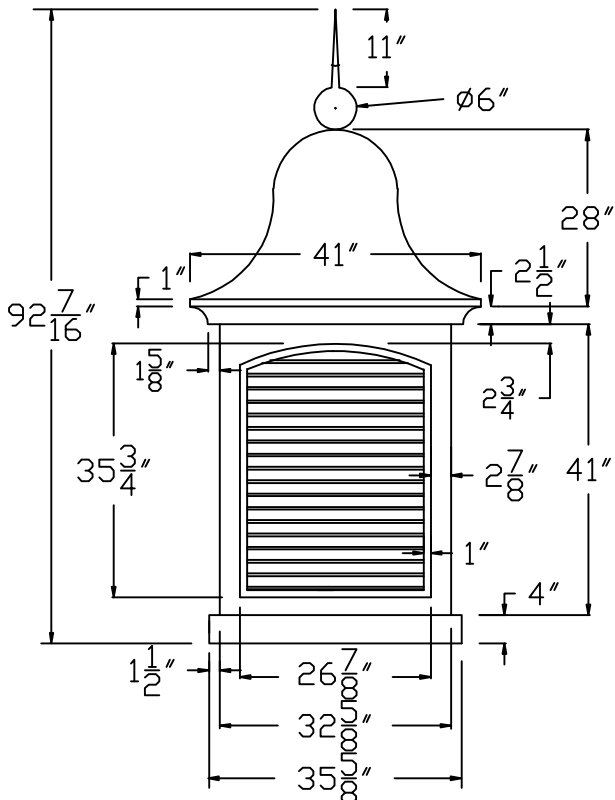

RUTLAND GUTTER SUPPLY LLC

rutlandguttersupply@yahoo.com Ph: 407-859-1119 Fax: 407-859-1123

CU003 Large Square Cupola

SIDE VIEW

PLAN VIEW

BASE VIEW

SELECT ROOF SHAPE

- | | | | | | |
|---|--|---|---|---|---|
|  |  |  |  |  | |
| Flat Roof | Gable | Hip Pyramid | Hip-Ridge | Hip End & Ridge | |
|  |  |  |  |  |  |
| 5-Facet Hip | 6-Facet Hip | 7-Facet Hip | Hexagon Turret | Octagon Turret | Cone Turret |

Company:	Item: LARGE SQUARE COPULA
Invoice:	Material:
PO#:	Notes:
Architect:	
Contractor:	
Date:	
Approved by:	
Signature:	

CUSTOM ORDERS CAN NOT BE RETURNED