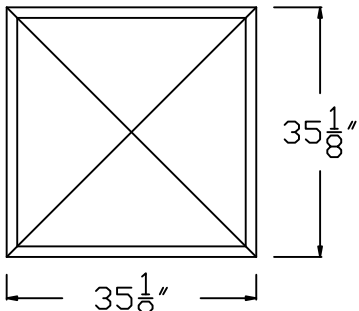

RUTLAND GUTTER SUPPLY LLC

rutlandguttersupply@yahoo.com Ph: 407-859-1119 Fax: 407-859-1123

CU003 Large Square Cupola

SIDE VIEW

PLAN VIEW

BASE VIEW

SELECT ROOF SHAPE

- | | | | | | |
|---|--|---|---|---|---|
|  |  |  |  |  | |
| Flat Roof | Gable | Hip Pyramid | Hip-Ridge | Hip End & Ridge | |
|  |  |  |  |  |  |
| 5-Facet Hip | 6-Facet Hip | 7-Facet Hip | Hexagon Turret | Octagon Turret | Cone Turret |