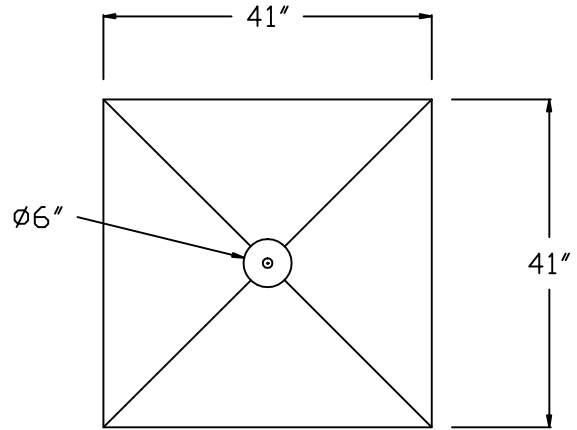

RUTLAND GUTTER SUPPLY LLC

rutlandguttersupply@yahoo.com Ph: 407-859-1119 Fax: 407-859-1123

CU003 Large Square Cupola

SIDE VIEW

PLAN VIEW

BASE VIEW

SELECT ROOF SHAPE

- | | | | | | |
|---|--|---|---|---|---|
|  |  |  |  |  | |
| Flat Roof | Gable | Hip Pyramid | Hip-Ridge | Hip End & Ridge | |
|  |  |  |  |  |  |
| 5-Facet Hip | 6-Facet Hip | 7-Facet Hip | Hexagon Turret | Octagon Turret | Cone Turret |