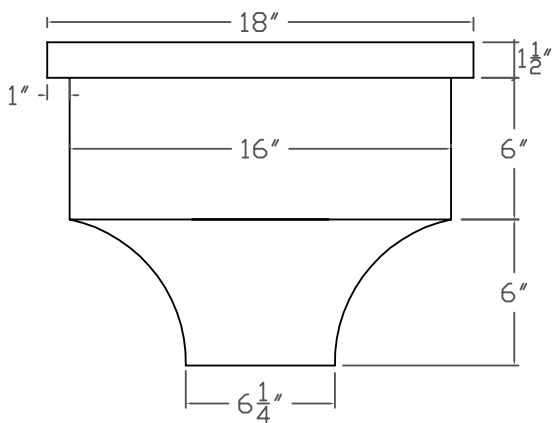

## LH043 LARGE WYNTHORP

BACK VIEW

TOP VIEW

FRONT VIEW

SIDE VIEW

**RUTLAND RESERVES THE RIGHT TO CHANGE OR MODIFY. DIMENSIONS SHOWN ARE FOR REFERENCE ONLY**

<b>Company:</b>	<b>Item:</b>
<b>Invoice:</b>	<b>Material:</b>
<b>PO#:</b>	<b>Notes:</b>
<b>Architect:</b>	
<b>Contractor:</b>	
<b>Date:</b>	
<b>Approved by:</b>	
<b>Signature:</b>	