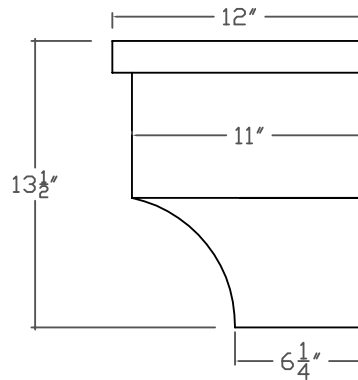

## LH043 LARGE WYNTHORP

BACK VIEW

TOP VIEW

FRONT VIEW

SIDE VIEW

**RUTLAND RESERVES THE RIGHT TO CHANGE OR MODIFY. DIMENSIONS SHOWN ARE FOR REFERENCE ONLY**

<b>Company:</b>	<b>Item:</b>
<b>Invoice:</b>	<b>Material:</b>
<b>PO#:</b>	<b>Notes:</b>
<b>Architect:</b>	
<b>Contractor:</b>	
<b>Date:</b>	
<b>Approved by:</b>	
<b>Signature:</b>	