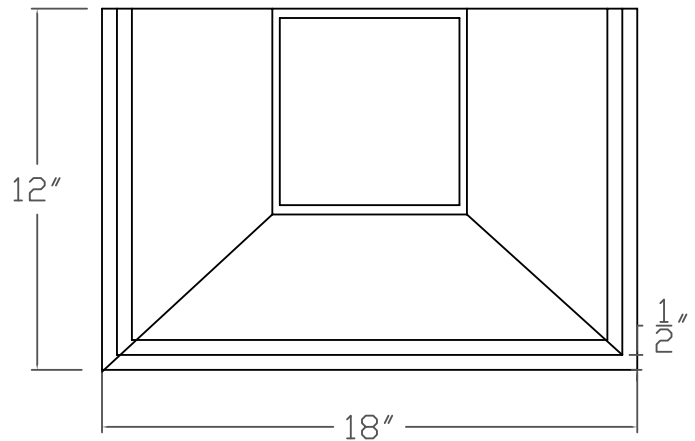

## LH043 LARGE WYNTHORP

BACK VIEW

TOP VIEW

FRONT VIEW

SIDE VIEW

**RUTLAND RESERVES THE RIGHT TO CHANGE OR MODIFY. DIMENSIONS SHOWN ARE FOR REFERENCE ONLY**

<b>Company:</b>	<b>Item:</b>
<b>Invoice:</b>	<b>Material:</b>
<b>PO#:</b>	<b>Notes:</b>
<b>Architect:</b>	
<b>Contractor:</b>	
<b>Date:</b>	
<b>Approved by:</b>	
<b>Signature:</b>	