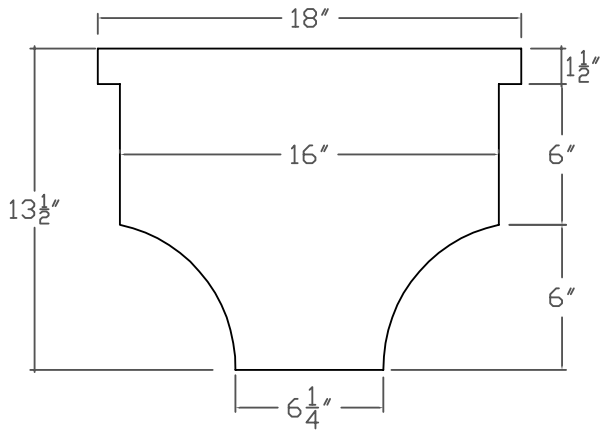

## LH043 LARGE WYNTHORP

BACK VIEW

TOP VIEW

FRONT VIEW

SIDE VIEW

**RUTLAND RESERVES THE RIGHT TO CHANGE OR MODIFY. DIMENSIONS SHOWN ARE FOR REFERENCE ONLY**

<b>Company:</b>	<b>Item:</b>
<b>Invoice:</b>	<b>Material:</b>
<b>PO#:</b>	<b>Notes:</b>
<b>Architect:</b>	
<b>Contractor:</b>	
<b>Date:</b>	
<b>Approved by:</b>	
<b>Signature:</b>	